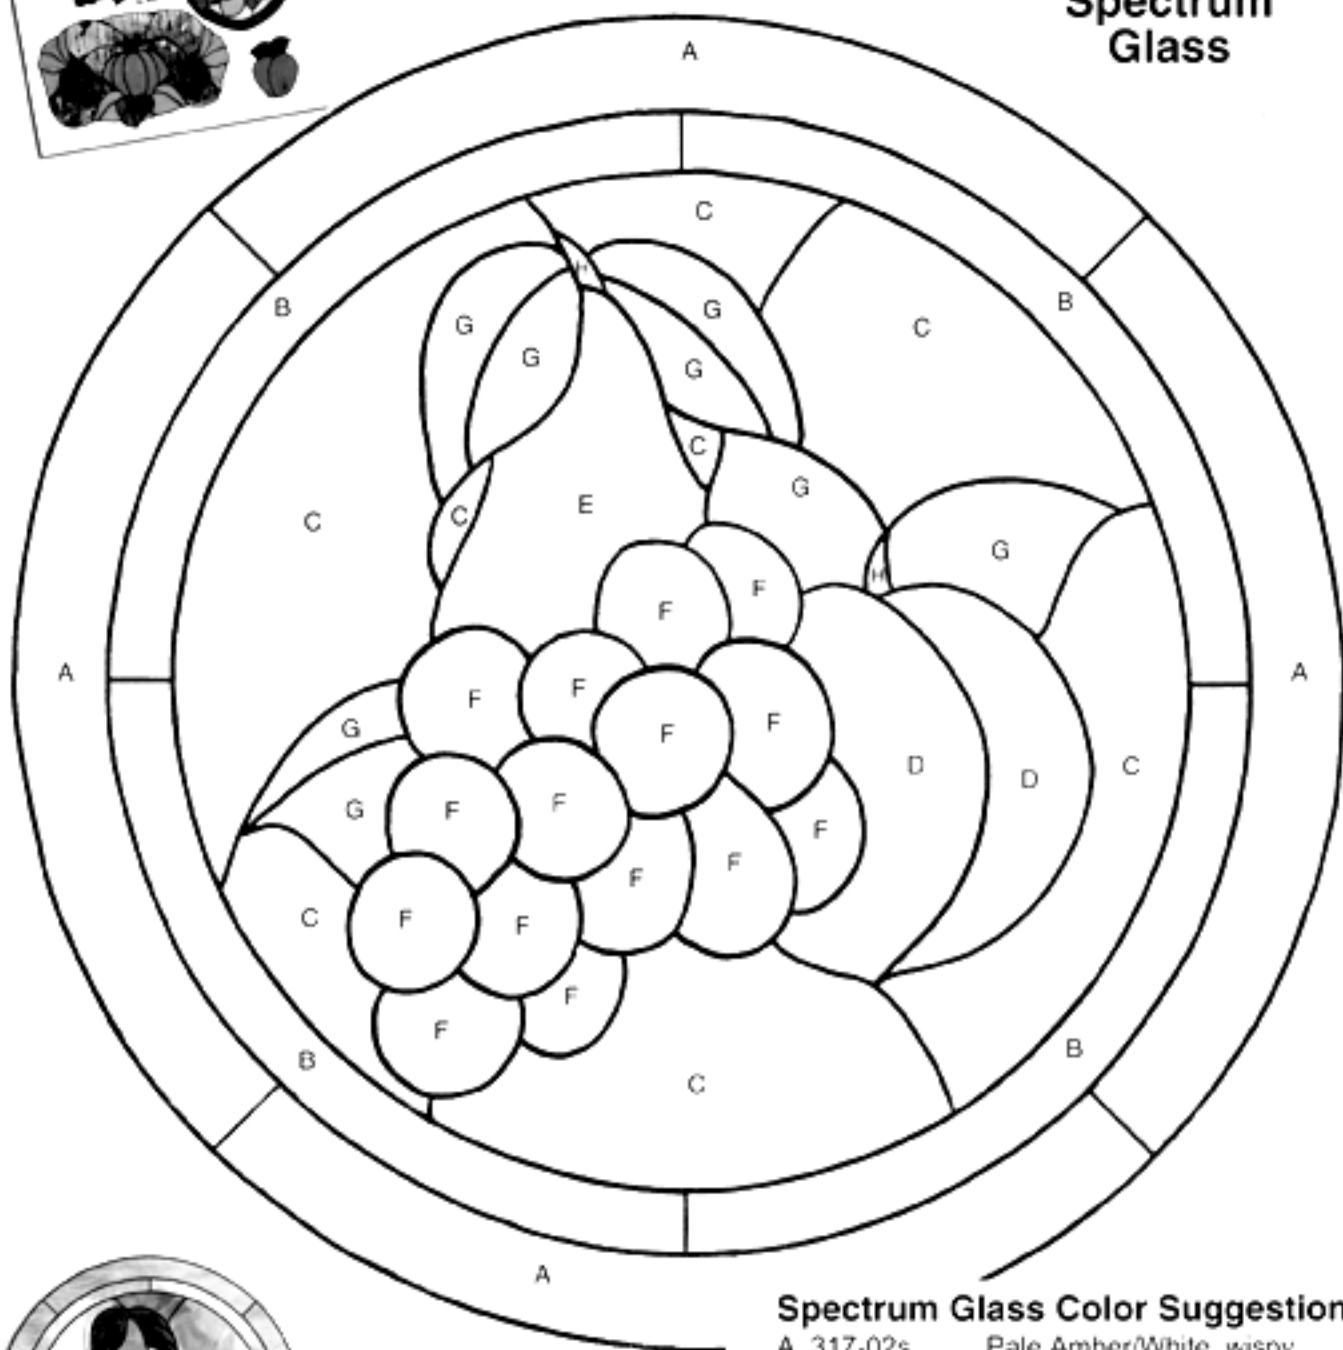

## Summer Fruit

Mari Stein, from the book  
"Farmers Market"

**Spectrum  
Glass**

### Spectrum Glass Color Suggestions

A. 317-02s	Pale Amber/White, wispy
B. 201-61s	Ivory Opalescent
C. BR/Clear	Clear Baroque™
D. 6076-83CC	Inferno
E. 826-71s	Lime Green/White
F. 349-6s	Dark Purple/White, wispy
G. 523-8W	Hunter Waterglass®
H. 317-6s	Dark Amber/White