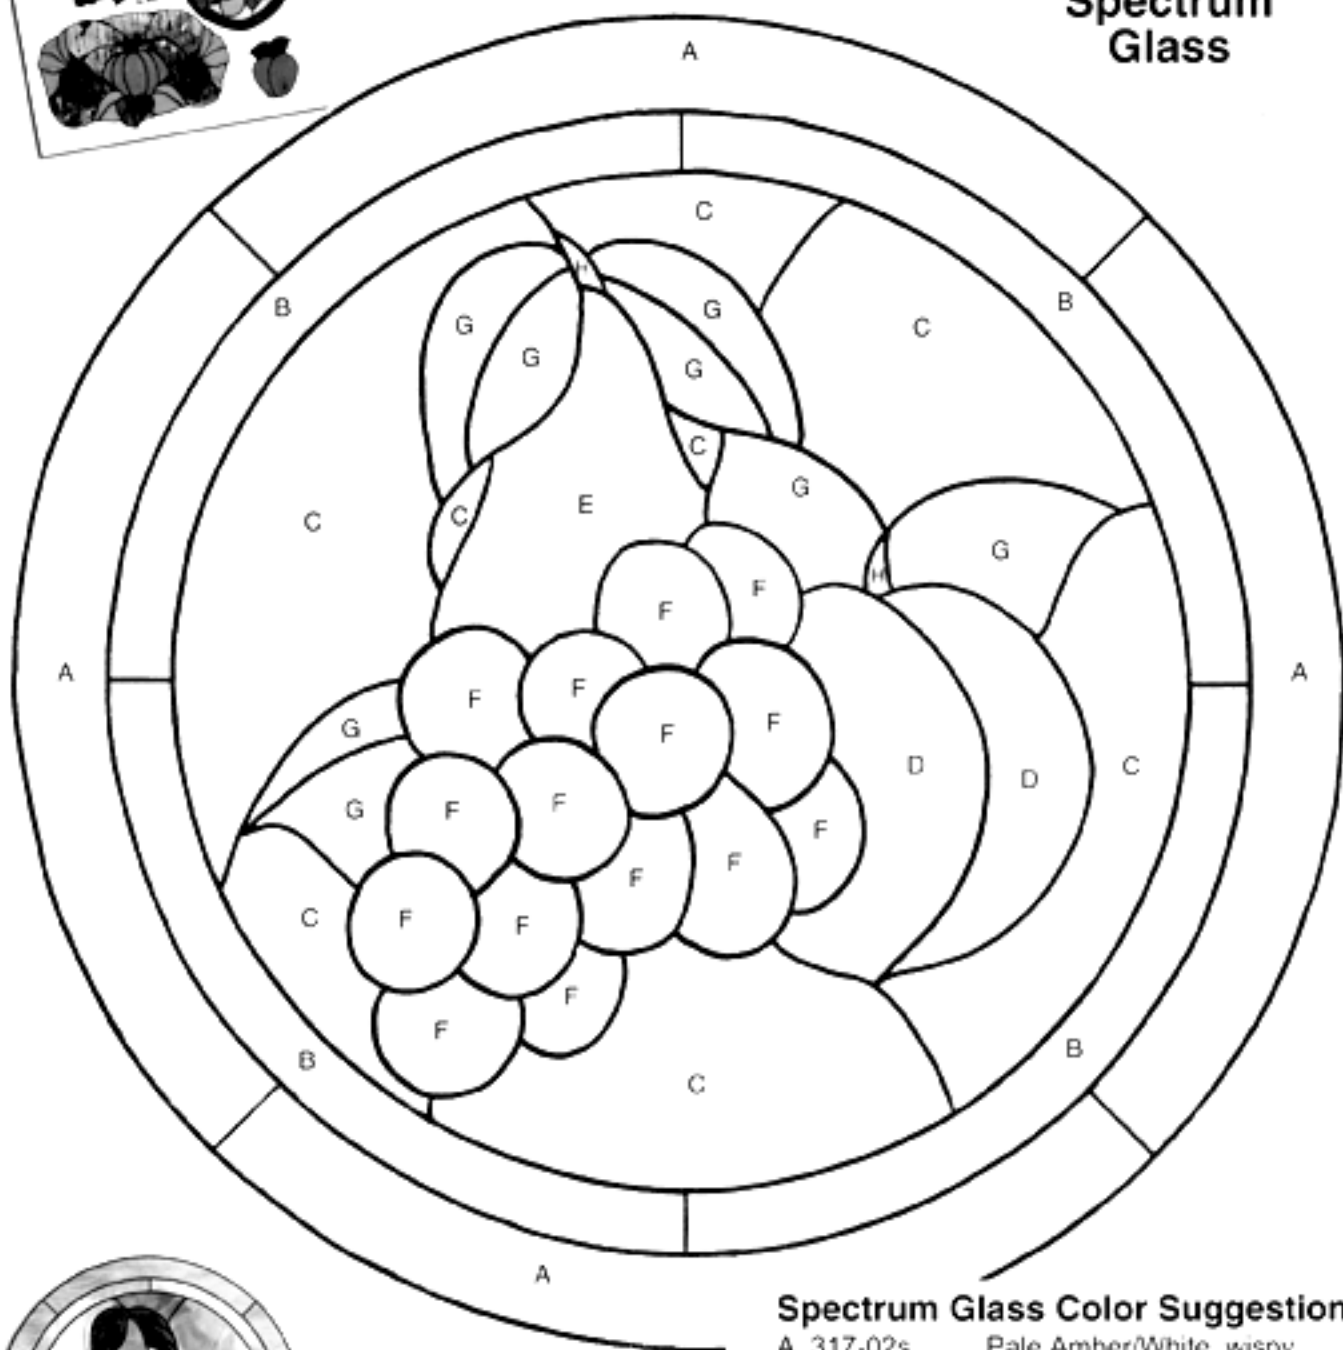

Summer Fruit

Mari Stein, from the book
"Farmers Market"

**Spectrum
Glass**

Spectrum Glass Color Suggestions

A. 317-02s	Pale Amber/White, wispy
B. 201-61s	Ivory Opalescent
C. BR/Clear	Clear Baroque™
D. 6076-83CC	Inferno
E. 826-71s	Lime Green/White
F. 349-6s	Dark Purple/White, wispy
G. 523-8W	Hunter Waterglass®
H. 317-6s	Dark Amber/White